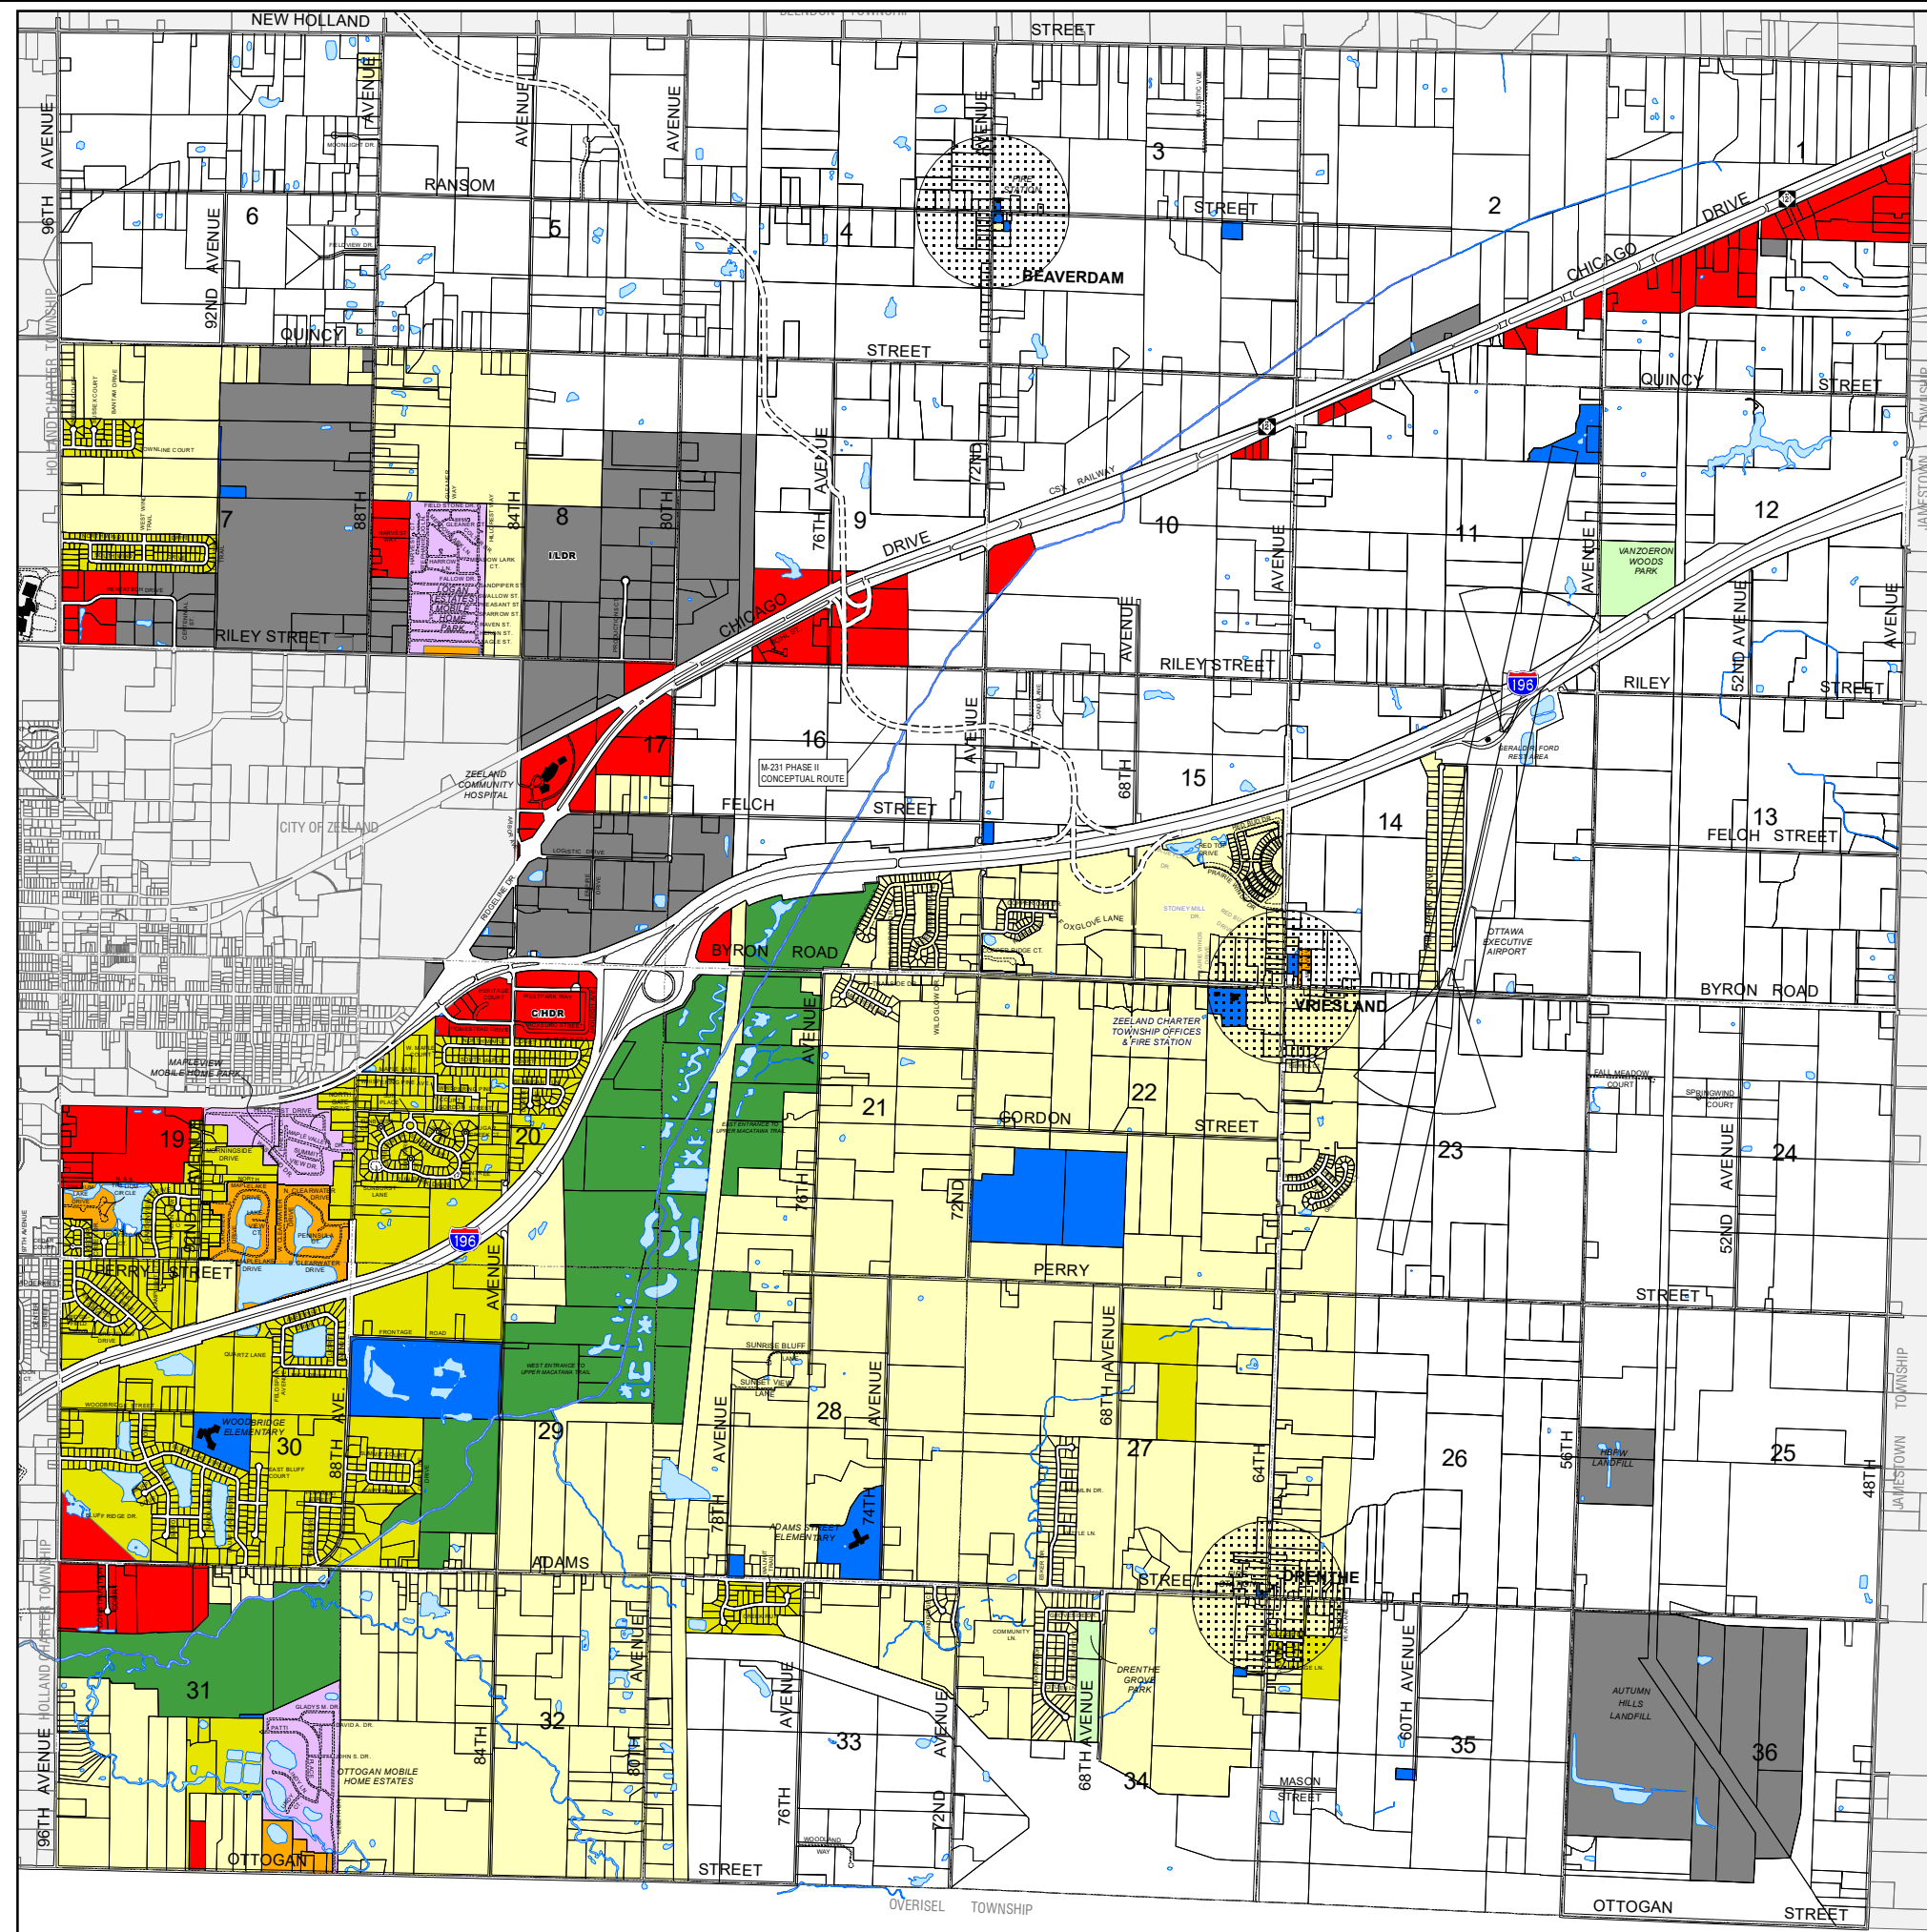

Zeeland Charter Township
 Ottawa County, Michigan
FUTURE LAND USE

Adopted _____, 2019

Map 8

LEGEND

-  Agricultural / Rural Residential
-  Low Density Residential
-  Medium Density Residential
-  High Density Residential
-  Manufactured Housing Community
-  Commercial
-  Industrial
-  Mixed Use-Settlement
-  Public
-  Conservation
-  Park

DRAFT

Prein&Newhof

This map is intended for reference only.
 Zeeland Charter Township and Prein&Newhof
 are not liable for errors or omissions.
 2100086